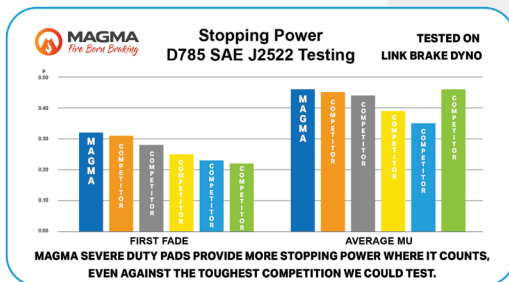

OE SLOTS, CHAMFERS, AND SENSOR HOLES

Easy installation, optimal fit and noise abatement.*